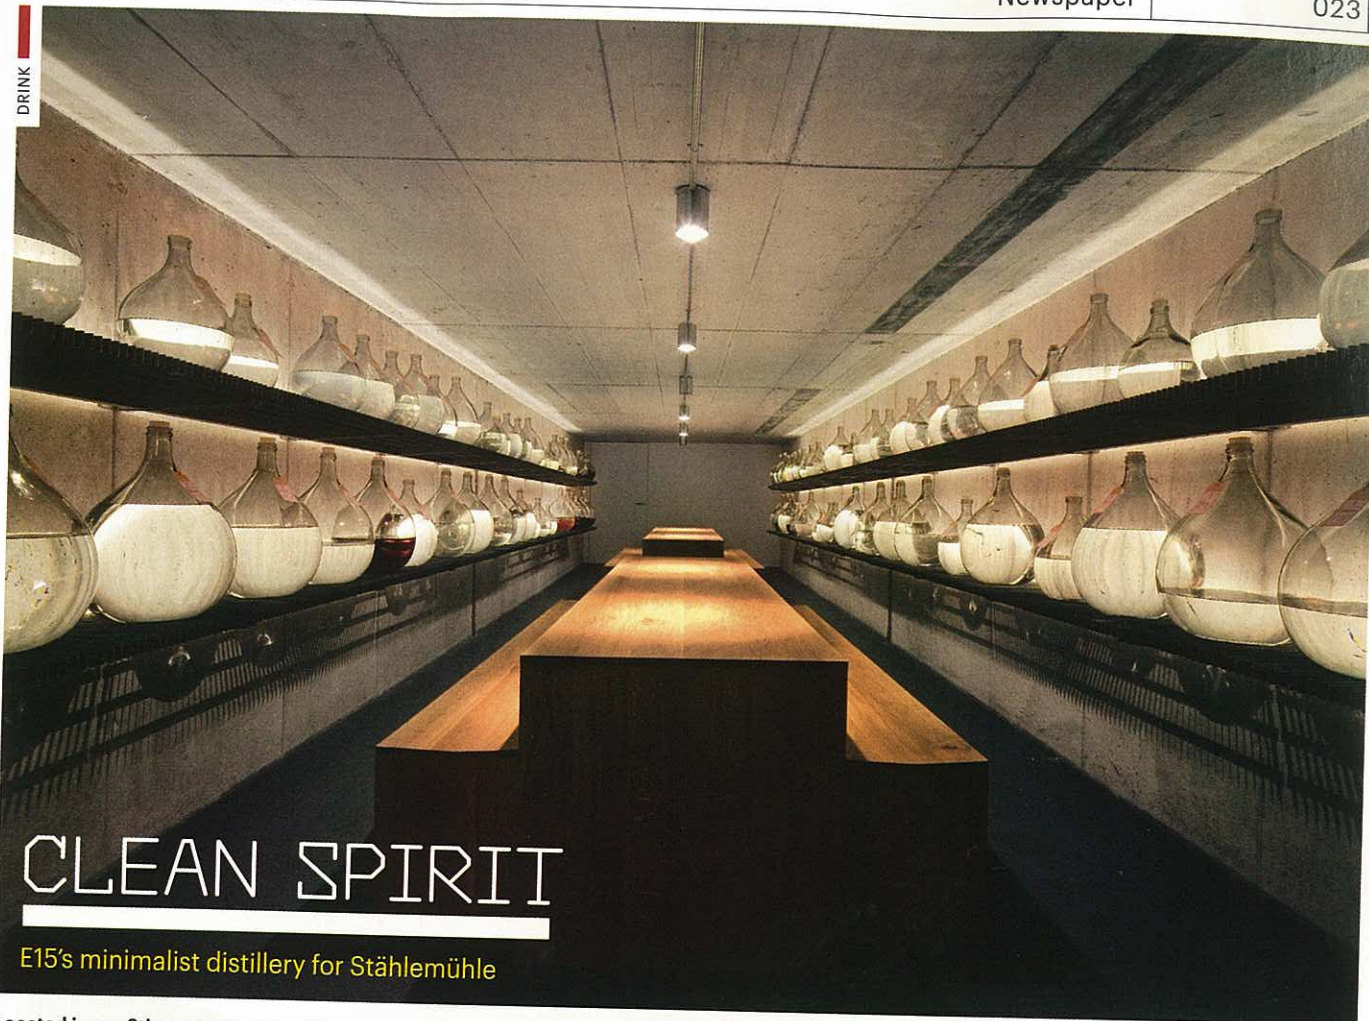

## CLEAN SPIRIT

E15's minimalist distillery for Stählemühle

Located in an 18th-century watermill in Eigeltingen, Baden-Württemberg, the old Stählemühle estate comes with a deceptively quaint stone exterior. But inside, the former flour mill houses an altogether more modern environment, thanks to publisher, entrepreneur and gin-connoisseur Christoph Keller, who has been working with furniture maker E15 to convert the space he acquired in 2004 into a high-end distillery. After the refurbishment of the residential house and conversion of the old piggery into an office, the distillery and tasting space was the last section of the project to be